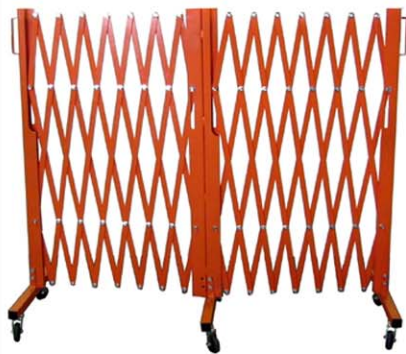

SIDING CARTS

Capacity: 2,500 lbs.
Casters: 2" x 6" swivel
Powder coat paint finish
Heavy duty steel construction
Dimensions (WxLxH):

Model **SC3648**: 36" x 48" x 40" (Weight: 200 lbs.)

Model **SC3696**: 36" x 96" x 40" (Weight: 350 lbs.)

BC963672

HANGING BASKET CART

Heavy duty steel construction
Powder coat paint finish
1" x 5" Polyurethane casters (2 swivel - 2 fixed)
Dimensions (WxLxH): 36" x 72" x 96"
Weight: 225 lbs.

D2023 DOLLY

Capacity: 1,000 lbs.
Casters: 1.25" x 4" (4 swivel)
1.25" diameter steel tubing frame
Dimensions (WxLxH): 20" x 23" x 6.5"
Weight: 16 lbs.

ASG3812

ALUMINUM SAFETY GATE

Width: 20"
Collapsed Length: 38"
Expanded Length: 12'
Casters: 3" (6 - swivel)
Post Height: 54.75"
Gate Height (expanded): 45"
Weight: 66 lbs.

collapsed

expanded

ST6054

STORAGE T-RACK

Removeable center rack w/lock-in capability
7" Fork Pockets for easy fork entry
Dimensions (WxLxH): 60" x 96" x 54"
Carpeted Load Surface
Capacity: 2,000 lbs.
Weight: 500 lbs.